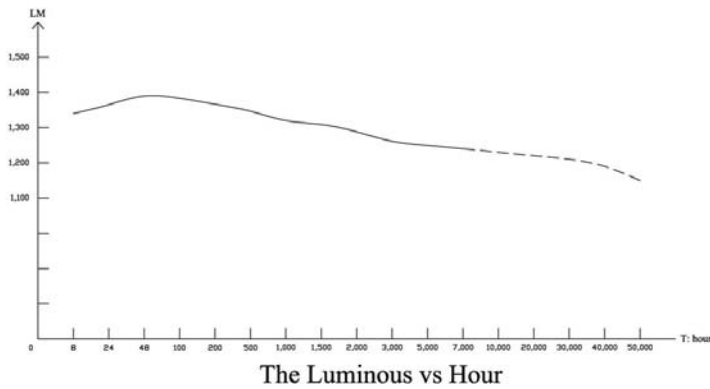

Illuminance Maintenance:

Test Conditions:
TA=25°C
RH=65%
Light work lasting