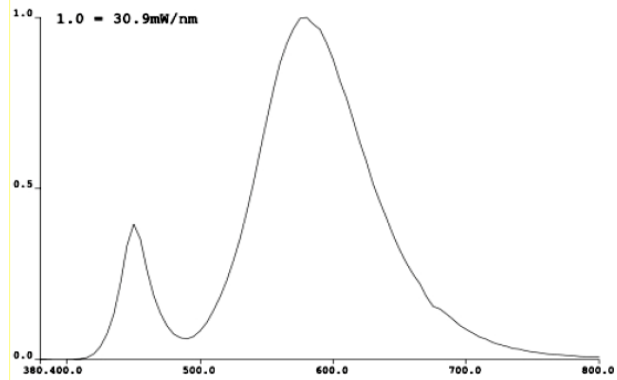

We provide environmental friendly lighting

The Relative Intensity vs. Wavelength:

RA-5065

RB-2833

Package Size:

- Carton Dimension: L1530 x W213 x H185 mm
- Weight: 18.5 kg / box
- QTY.: 20 pcs / box

Instructions and Attentions: