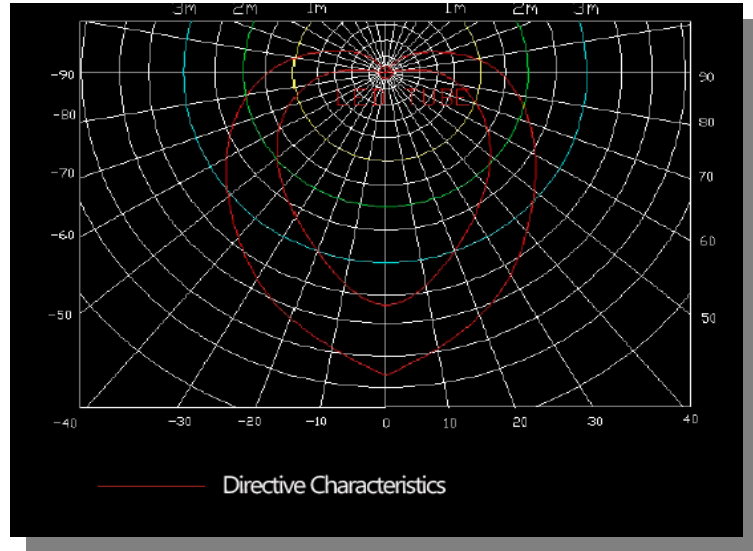

Mechanical Dimensions:

Viewing Angle:

Illuminance Maintenance:

Test Conditions:
TA=25°C
RH=65%
Light work lasting

Elite Enterprises (H.K.) Co., Ltd.

Flat 707, 7/F., Nanyang Plaza, 57 Hung To Road, Kwun Tong, H.K.
Tel: (852) 2723-3122 Fax: (852) 2723-3990
www.elitelighting.com.hk info@elite-ent.com.hk
Ver 1.3 Page: 2/3

We provide environmental friendly lighting