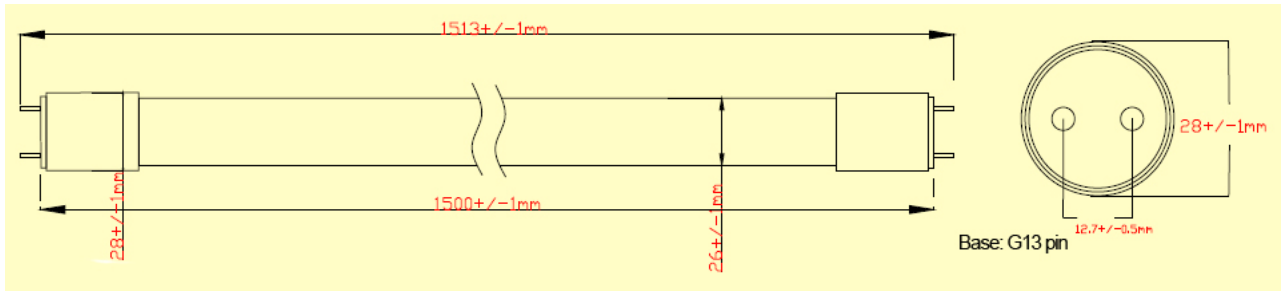

Mechanical Dimensions:

Viewing Angle: