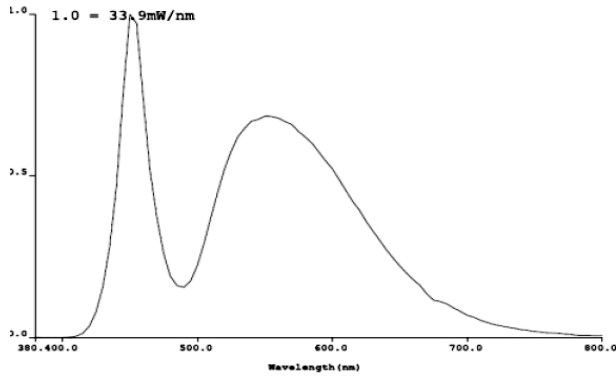

We provide environmental friendly lighting

The Relative Intensity vs. Wavelength:

RA-5065

RB-2833

Package Size:

- Carton Dimension: L1530 x W213 x H185 mm
- Weight: 18.5 kg / box
- QTY.: 20 pcs / box

Instructions and Attentions: