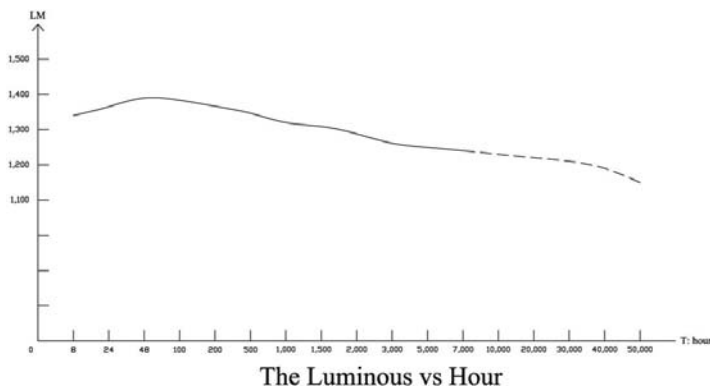

Illuminance Maintenance:

Test Conditions:
TA=25°C
RH=65%
Light work lasting