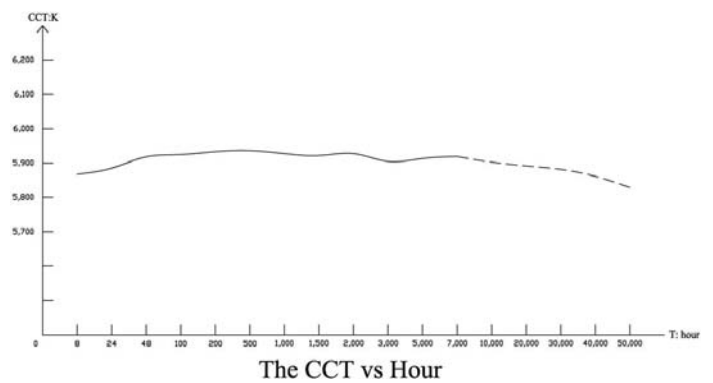

Illuminance Maintenance:

Test Conditions:
TA=25°C
RH=65%
Light work lasting