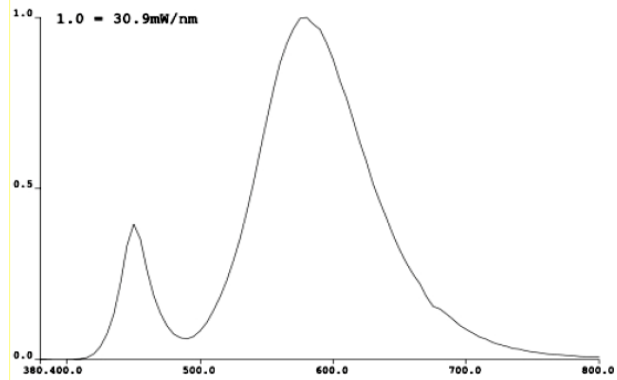

We provide environmental friendly lighting

The Relative Intensity vs. Wavelength:

RA-NC57

RB-NC30

Package Size:

- Carton Dimension: L1230 x W180 x H145 mm
- Weight: 8.8 kg / box
- QTY.: 20 pcs / box

Instructions and Attentions: