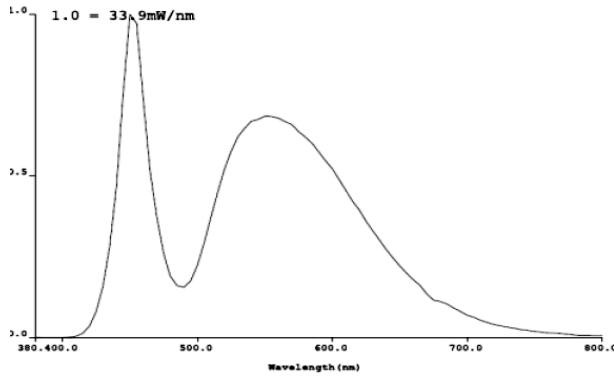

We provide environmental friendly lighting

The Relative Intensity vs. Wavelength:

RA-NC57

RB-NC30

Package Size:

- Carton Dimension: L1230 x W180 x H145 mm
- Weight: 8.8 kg / box
- QTY.: 20 pcs / box

Instructions and Attentions: