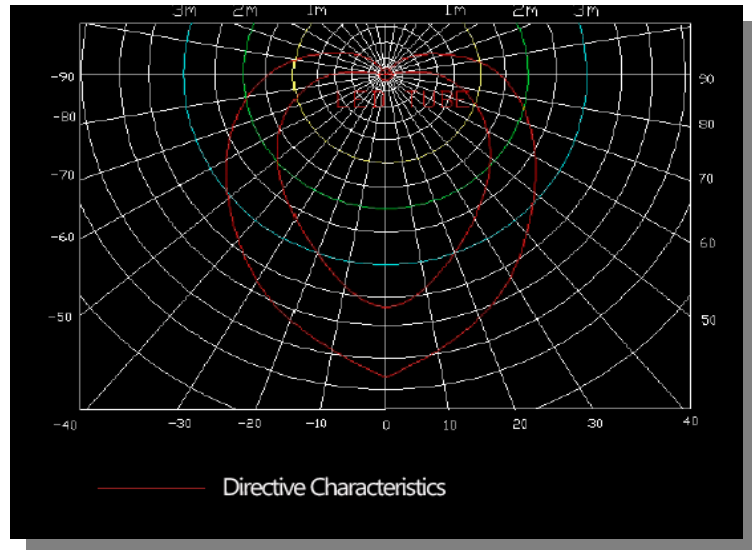

Mechanical Dimensions:

Viewing Angle:

Illuminance Maintenance:

Test Conditions:
TA=25°C
RH=65%
Light work lasting

Elite Enterprises (H.K.) Co., Ltd.

Flat 707, 7/F., Nanyang Plaza, 57 Hung To Road, Kwun Tong, H.K.
Tel: (852) 2723-3122 Fax: (852) 2723-3990
www.elitelighting.com.hk info@elite-ent.com.hk
Ver 1.3 Page: 2/3

We provide environmental friendly lighting