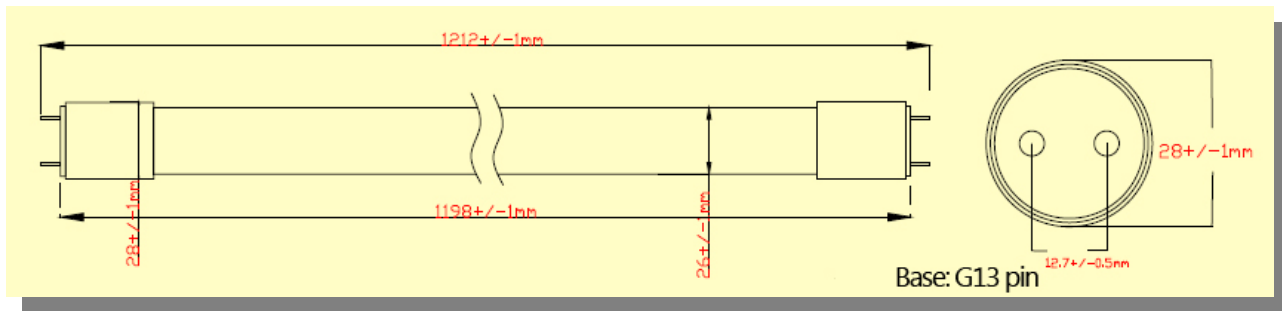

Mechanical Dimensions:

Viewing Angle: