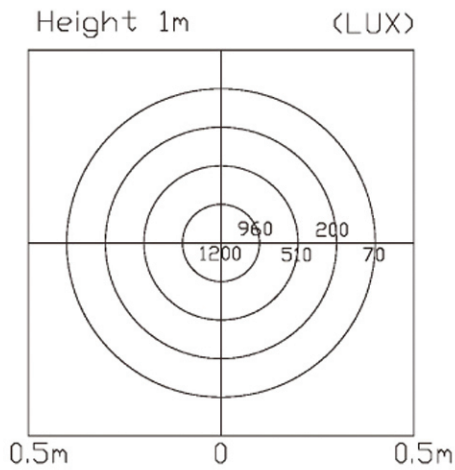

GU10 DELUXE

Model No.: ELX-GU10WWMCE

Specifications

Input Voltage	AC 100~240V
Power consumption	5W
Color Temperature	3000 K / 6000 K
Luminous Flux	250 lm / 330 lm
Beam Angle	24°
Illuminance (1M)	1200 lux / 1500 lux
Base	GU10
Dimension	∅50X74.8mm
Weight	40g±3g
Ingress Protection	IP65
Life Time	20,000hr
CRI	> 80 / 70