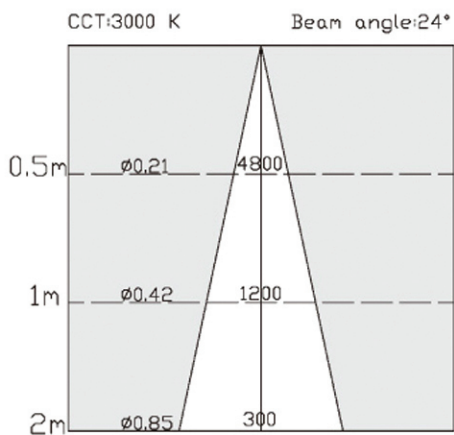

GU10 DELUXE

Model No.: ELX-GU10WWMCE

Specifications

Input Voltage	AC 100~240V
Power consumption	5W
Color Temperature	3000 K / 6000 K
Luminous Flux	250 lm / 330 lm
Beam Angle	24°
Illuminance (1M)	1200 lux / 1500 lux
Base	GU10
Dimension	∅50X74.8mm
Weight	40g±3g
Ingress Protection	IP65
Life Time	20,000hr
CRI	> 80 / 70