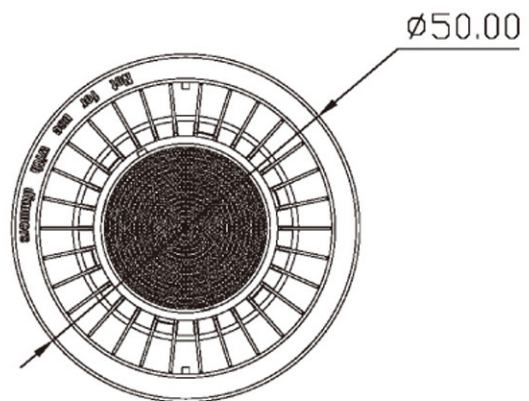

GU10 DELUXE

Model No.: ELX-GU10WWMCE

Specifications

Input Voltage	AC 100~240V
Power consumption	5W
Color Temperature	3000 K / 6000 K
Luminous Flux	250 lm / 330 lm
Beam Angle	24°
Illuminance (1M)	1200 lux / 1500 lux
Base	GU10
Dimension	∅50X74.8mm
Weight	40g±3g
Ingress Protection	IP65
Life Time	20,000hr
CRI	> 80 / 70