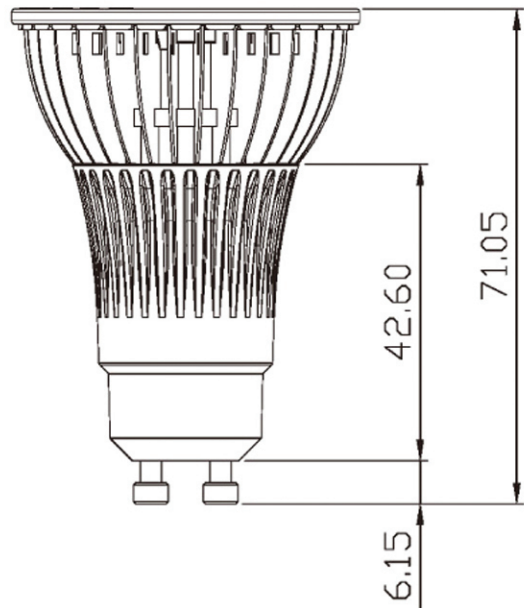

GU10 DELUXE

Model No.: ELX-GU10WWMCE

Specifications

Input Voltage	AC 100~240V
Power consumption	5W
Color Temperature	3000 K / 6000 K
Luminous Flux	250 lm / 330 lm
Beam Angle	24°
Illuminance (1M)	1200 lux / 1500 lux
Base	GU10
Dimension	∅50X74.8mm
Weight	40g±3g
Ingress Protection	IP65
Life Time	20,000hr
CRI	> 80 / 70